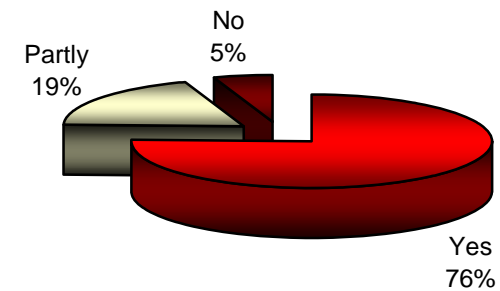

Are Businesses Aware of the Change in the Law?