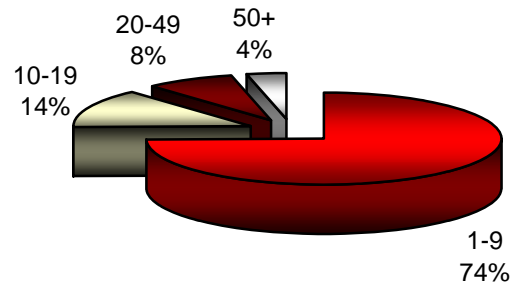

Are the Premises Currently Smokefree?